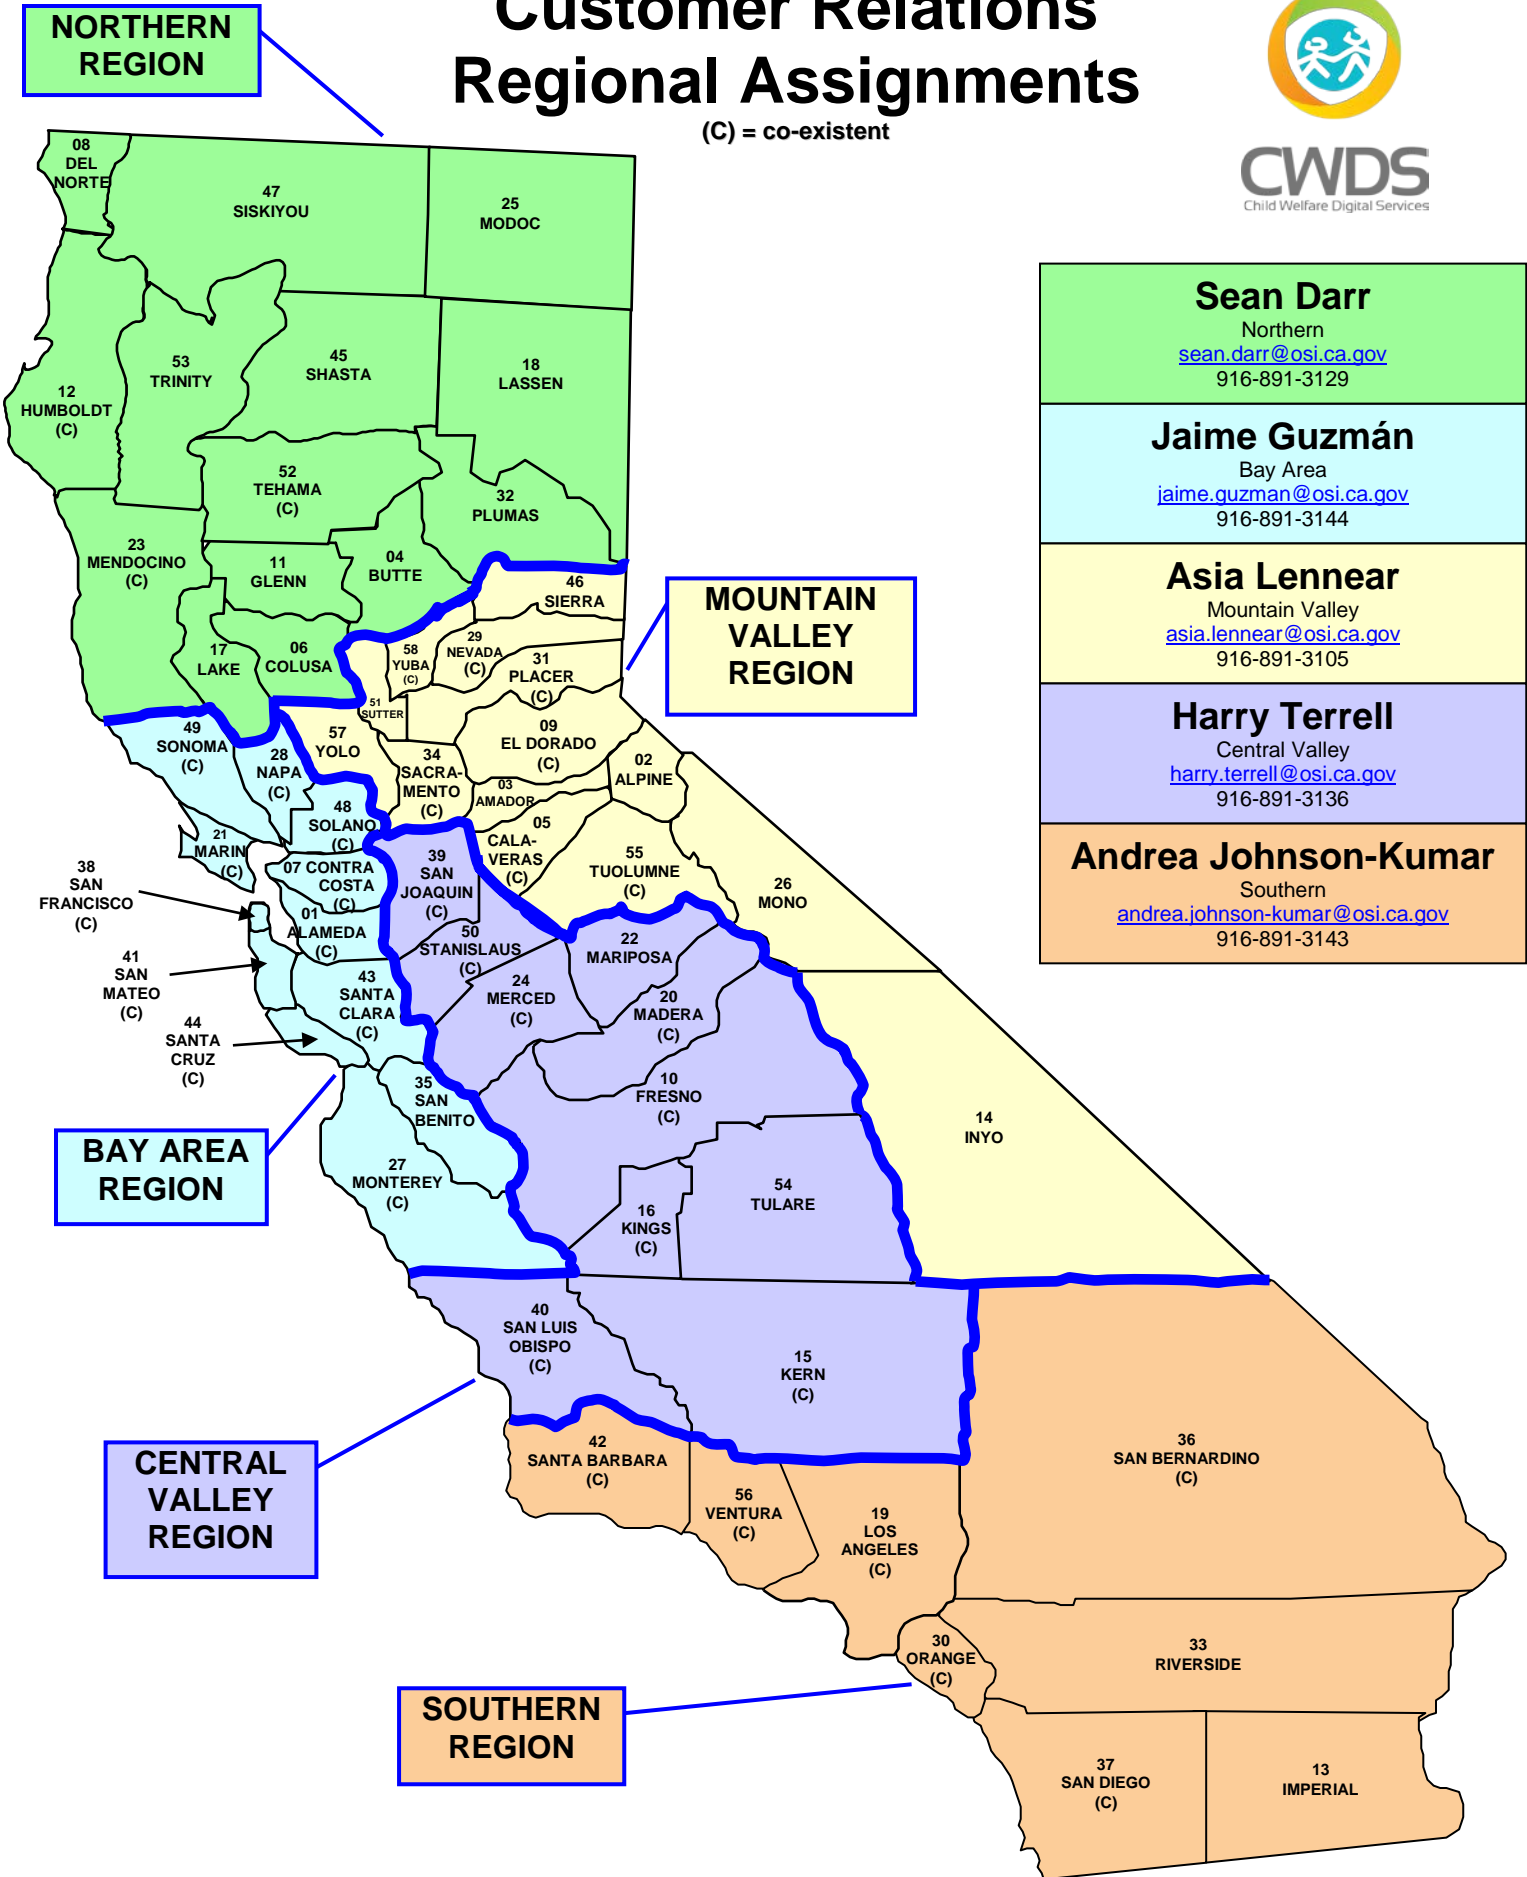

Customer Relations Regional Assignments

CWDS
Child Welfare Digital Services

(C) = co-existent

Sean Darr
Northern
sean.darr@osi.ca.gov
916-891-3129

Jaime Guzmán
Bay Area
jaime.guzman@osi.ca.gov
916-891-3144

Asia Lennear
Mountain Valley
asia.lennear@osi.ca.gov
916-891-3105

Harry Terrell
Central Valley
harry.terrell@osi.ca.gov
916-891-3136

Andrea Johnson-Kumar
Southern
andrea.johnson-kumar@osi.ca.gov
916-891-3143